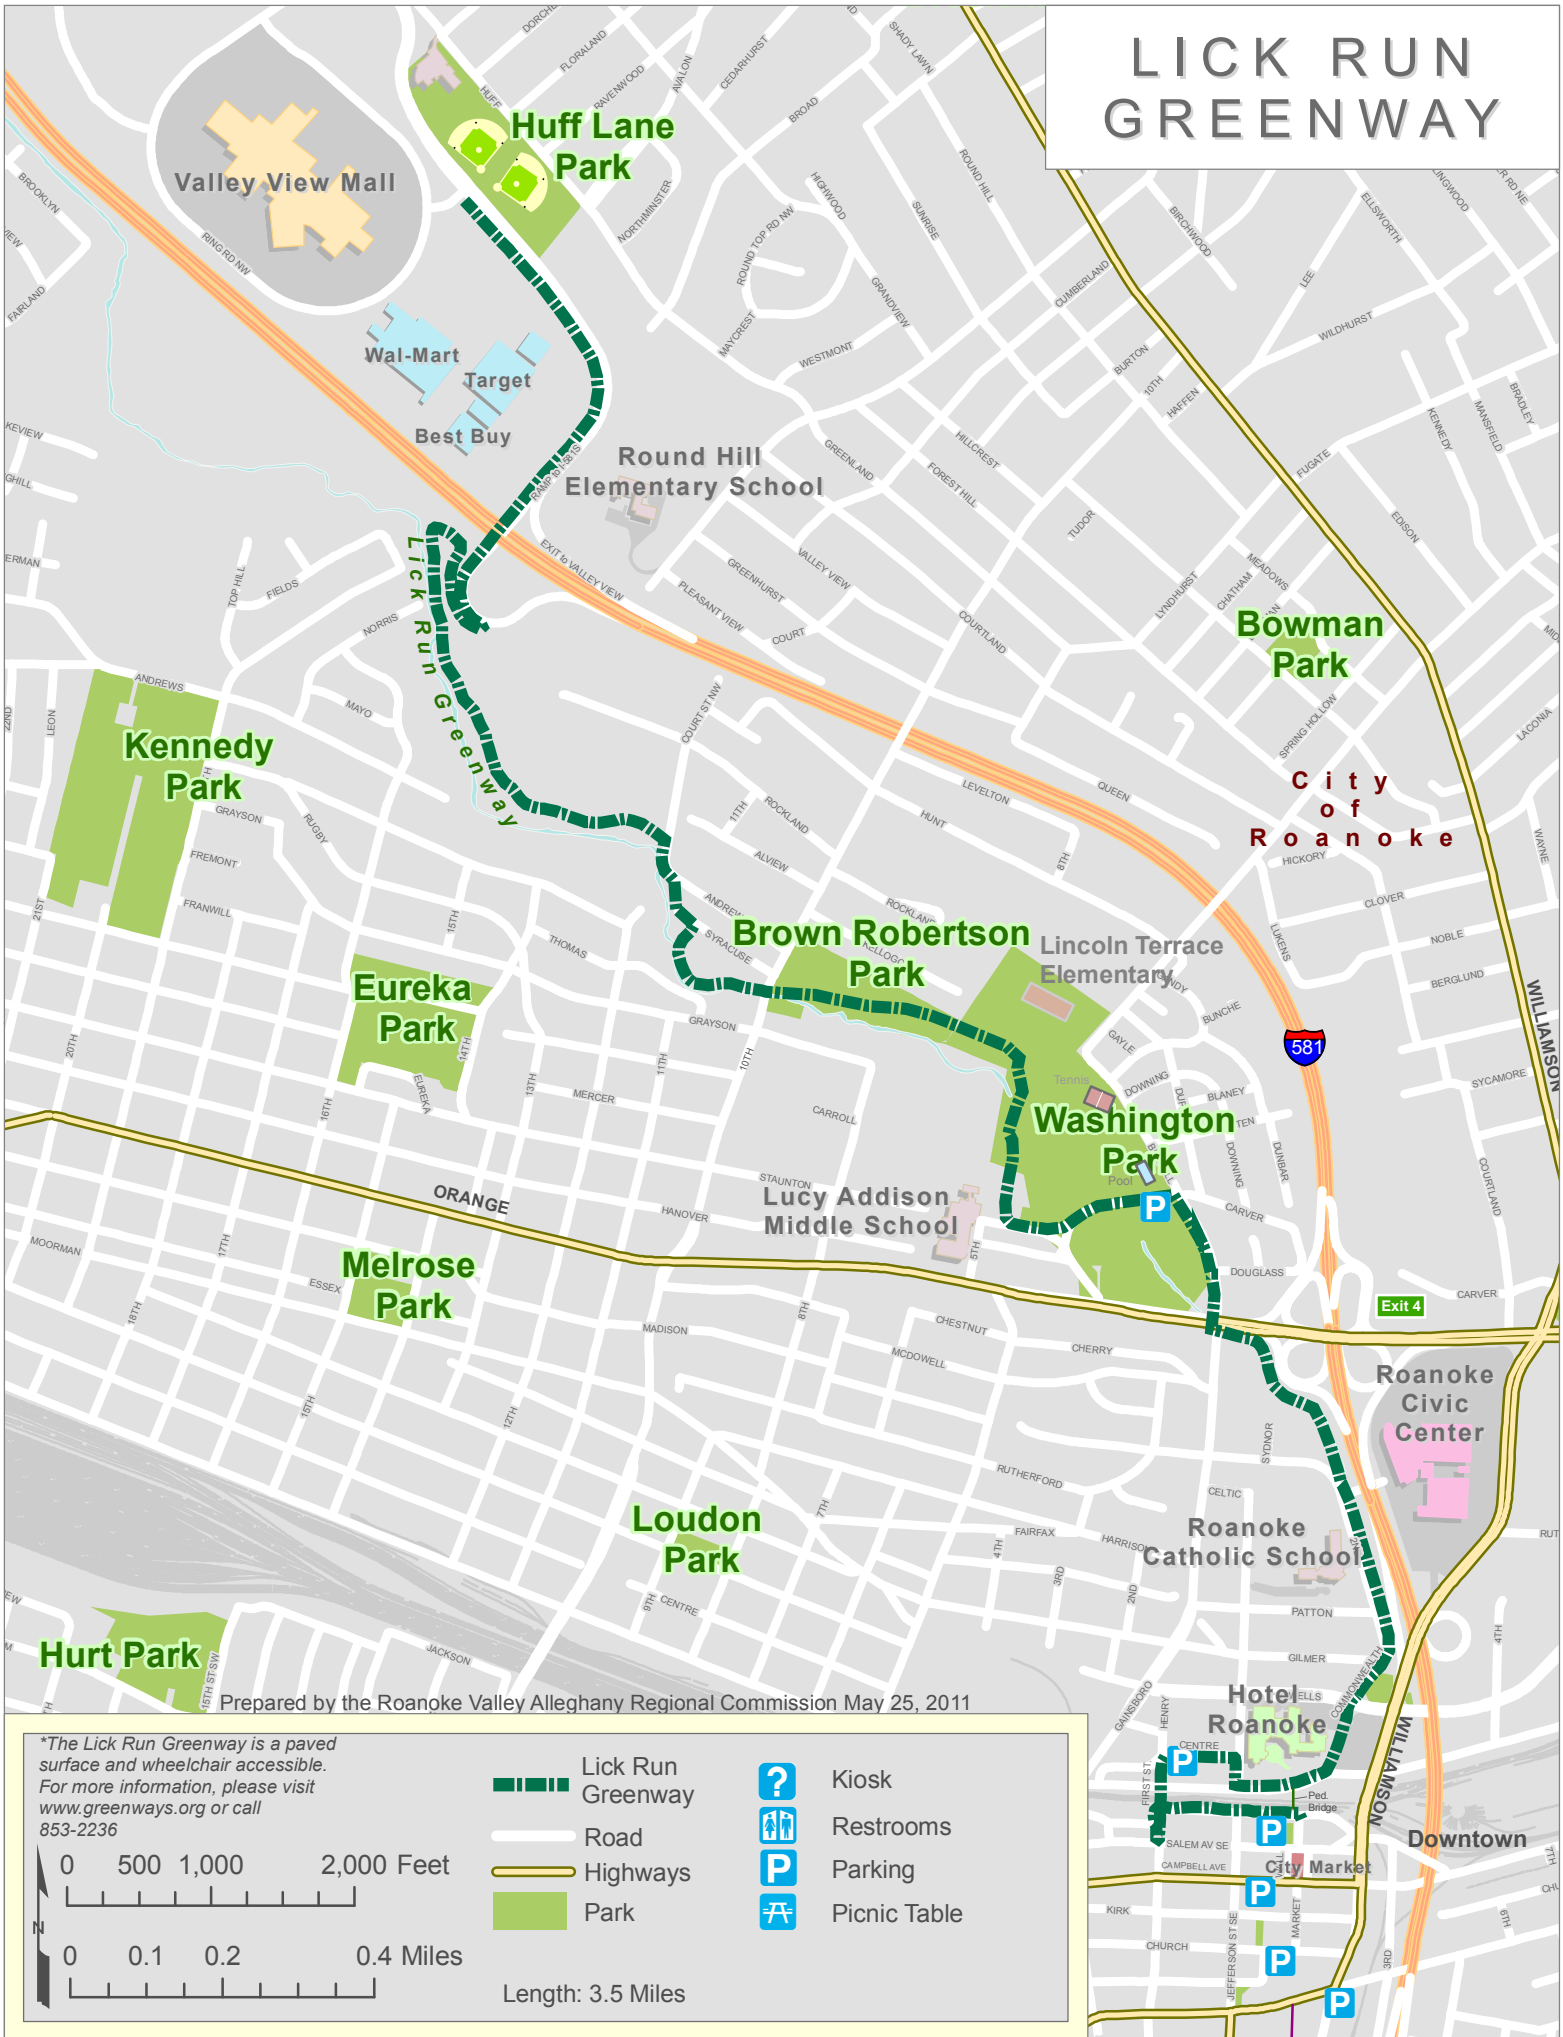

# LICK RUN GREENWAY

Prepared by the Roanoke Valley Alleghany Regional Commission May 25, 2011

\*The Lick Run Greenway is a paved surface and wheelchair accessible. For more information, please visit [www.greenways.org](http://www.greenways.org) or call 853-2236

-  Lick Run Greenway
  -  Road
  -  Highways
  -  Park
  -  Kiosk
  -  Restrooms
  -  Parking
  -  Picnic Table
- Length: 3.5 Miles