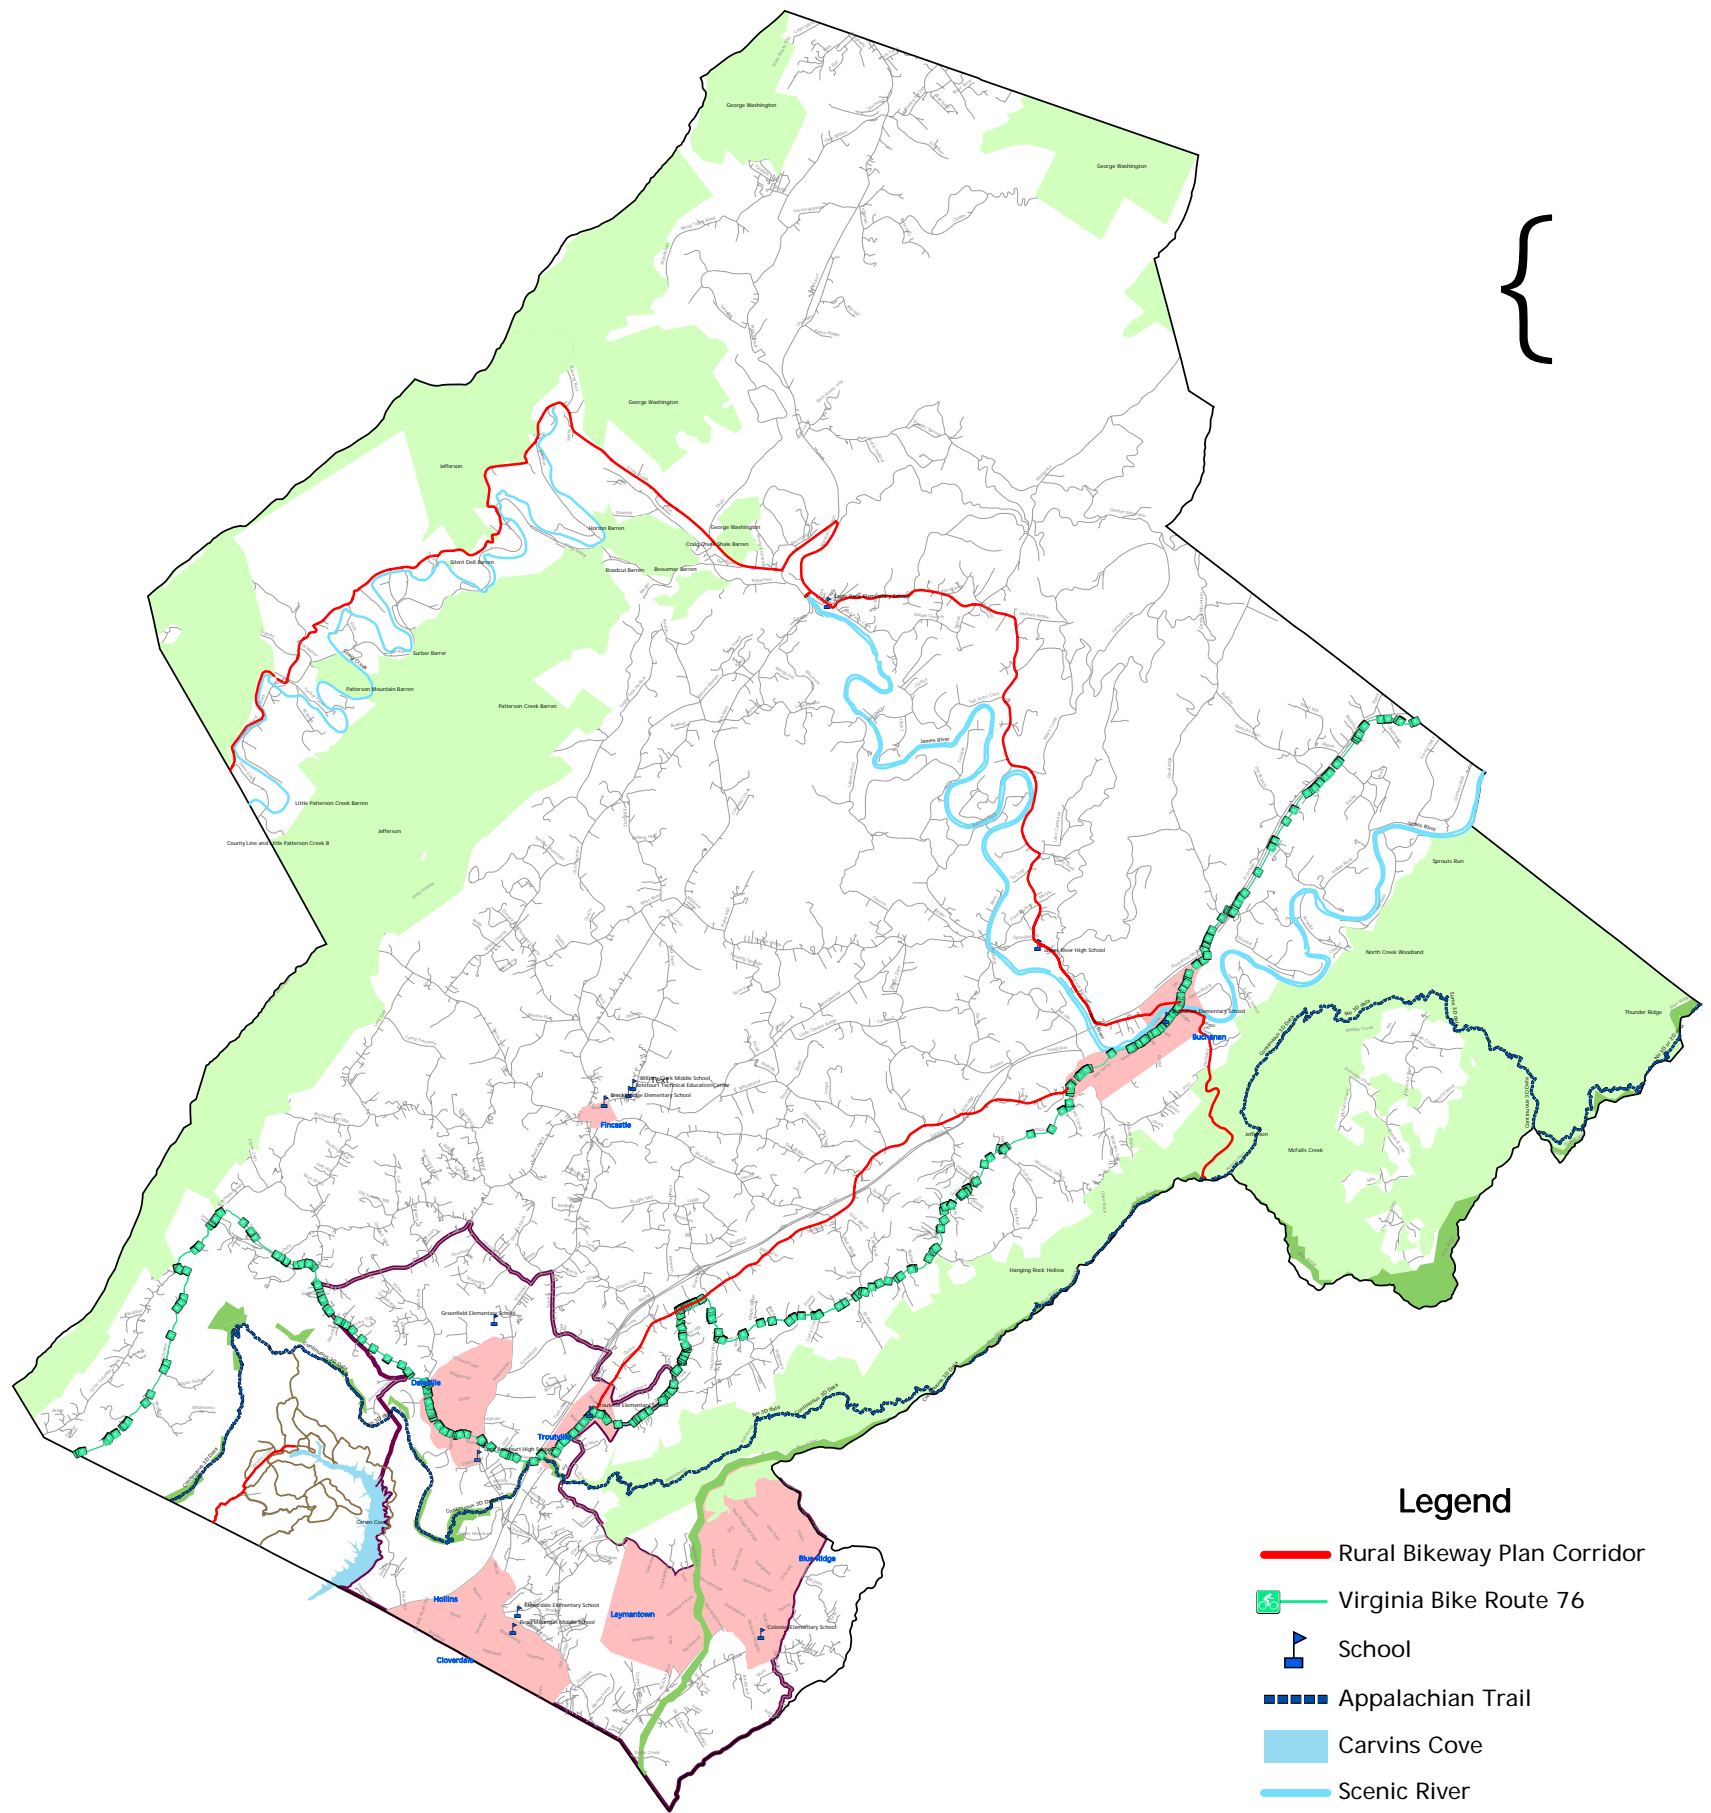

Botetourt County

Rural Bikeway Plan Map

Legend

-  Rural Bikeway Plan Corridor
-  Virginia Bike Route 76
-  School
-  Appalachian Trail
-  Carvins Cove
-  Scenic River
-  National Park Service
-  US Forest Service
-  MPO Study Area Boundary
-  Jurisdictional Boundary
-  Place
-  Road
-  Carvins Cove Trails

Miles