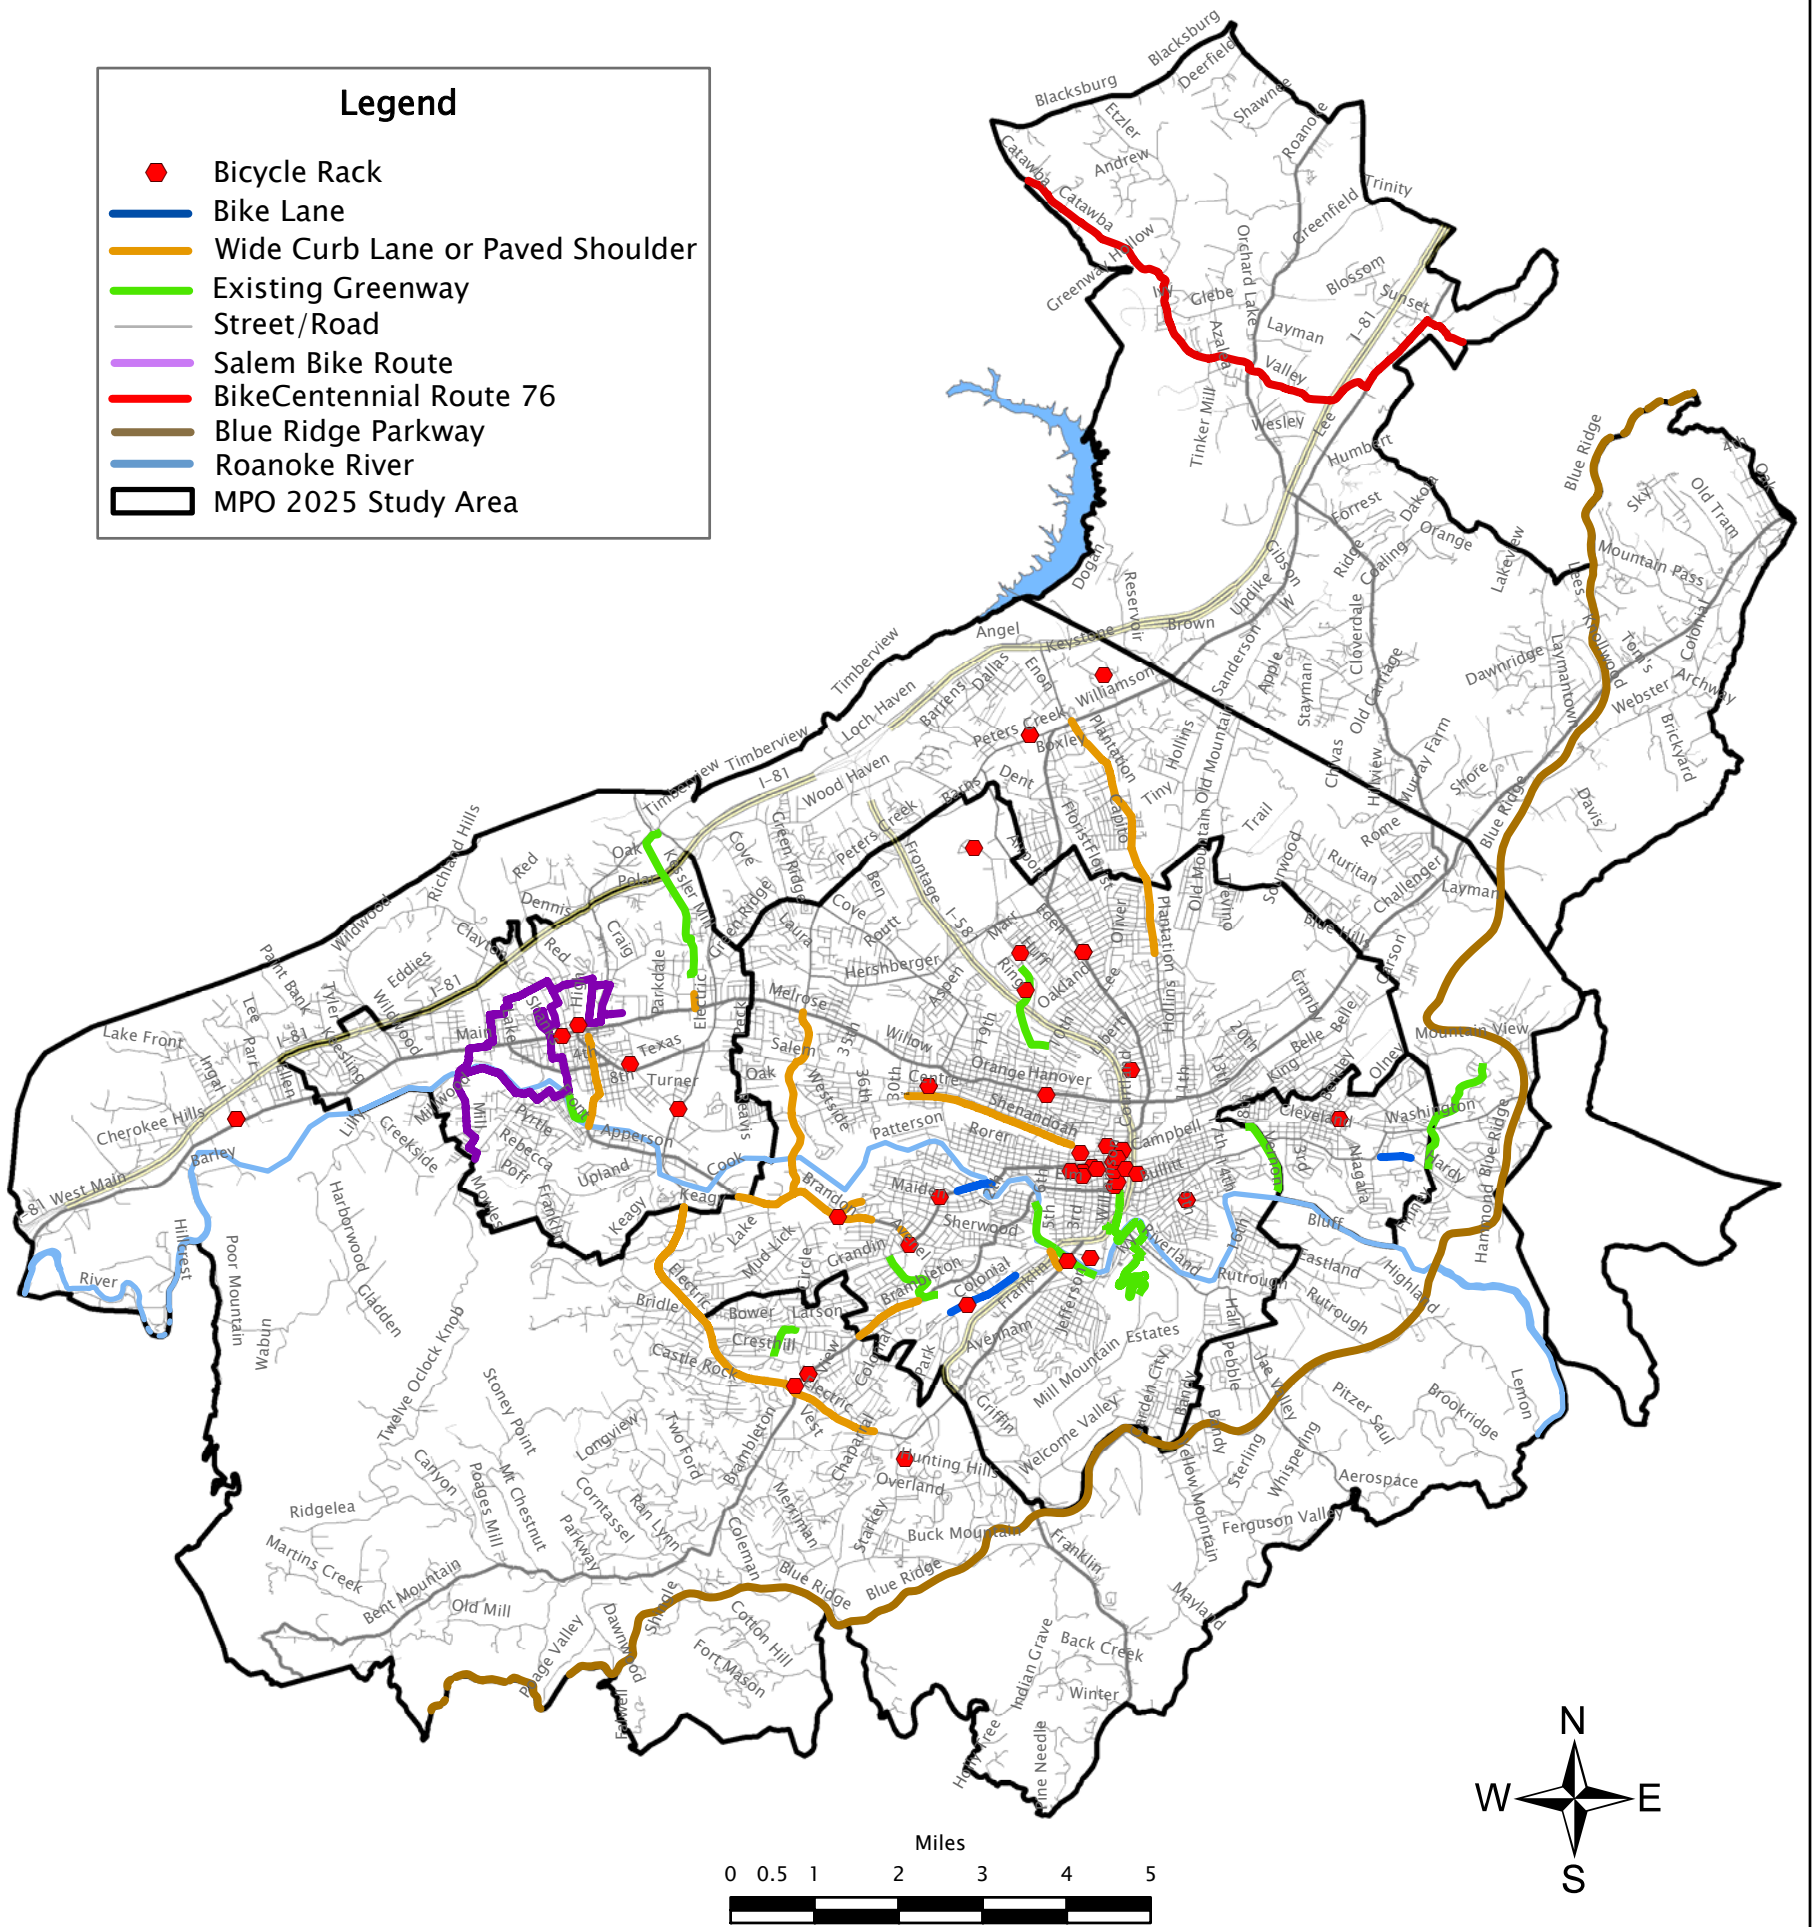

Bicycle Facilities in the Roanoke Valley Area Metropolitan Planning Organization Study Area

Legend

- Bicycle Rack
- Bike Lane
- Wide Curb Lane or Paved Shoulder
- Existing Greenway
- Street/Road
- Salem Bike Route
- BikeCentennial Route 76
- Blue Ridge Parkway
- Roanoke River
- MPO 2025 Study Area

Bicycle rack location descriptions on reverse side of map.

Bicycle Rack Locations in the Roanoke Valley Area MPO Study Area

Campbell Avenue - corner of Jefferson St. and Campbell Ave.
Cave Spring Corners
City of Roanoke Public Works Center - front entrance
City of Roanoke Municipal Building - front entrance, top of stairs
City of Roanoke Parks and Recreation Building - Reserve Avenue
Convention and Visitors Bureau - front entrance
Elmwood Park - terminus of Bullitt Ave.
Family Dollar - Brandon and Edgewood - end of building nearest Brandon
First Baptist Church - corner of Franklin Ave. and Third St.
General Electric
Grandin Village - Grandin Ave. in front of Roanoke Natural Food Coop
Hollins University - throughout campus
Huff Lane Park - next to softball field
Library - Glenvar Branch
Library - Hollins Branch
Library - Jackson Park Branch
Library - Main Branch
Library - Melrose Branch
Library - Raleigh Court Branch
Library - Salem Branch
Library - Vinton Branch
Library - Williamson Road Branch
Orange Ave. and 10th St. - Valley Metro stop at Advance Auto
Parking Garage - Church St. and 2nd St.
Parking Garage - Church St. and Market St.
Parking Garage - Williamson Rd.
Rescue Mission Shelter
Rivers Edge Sports complex - near tennis courts
Roanoke College - throughout campus
Roanoke Higher Education Center - main entrance
Roanoke Regional Airport - front entrance
Roanoke Valley-Alleghany Regional Commission
Salem Avenue- intersection of Wall St.
Target - Valley View
Transportation Museum
Virginia Western Community College - under Colonial Ave. crosswalk
YMCA - Kirk Family - Church St. entrance
YMCA - Salem