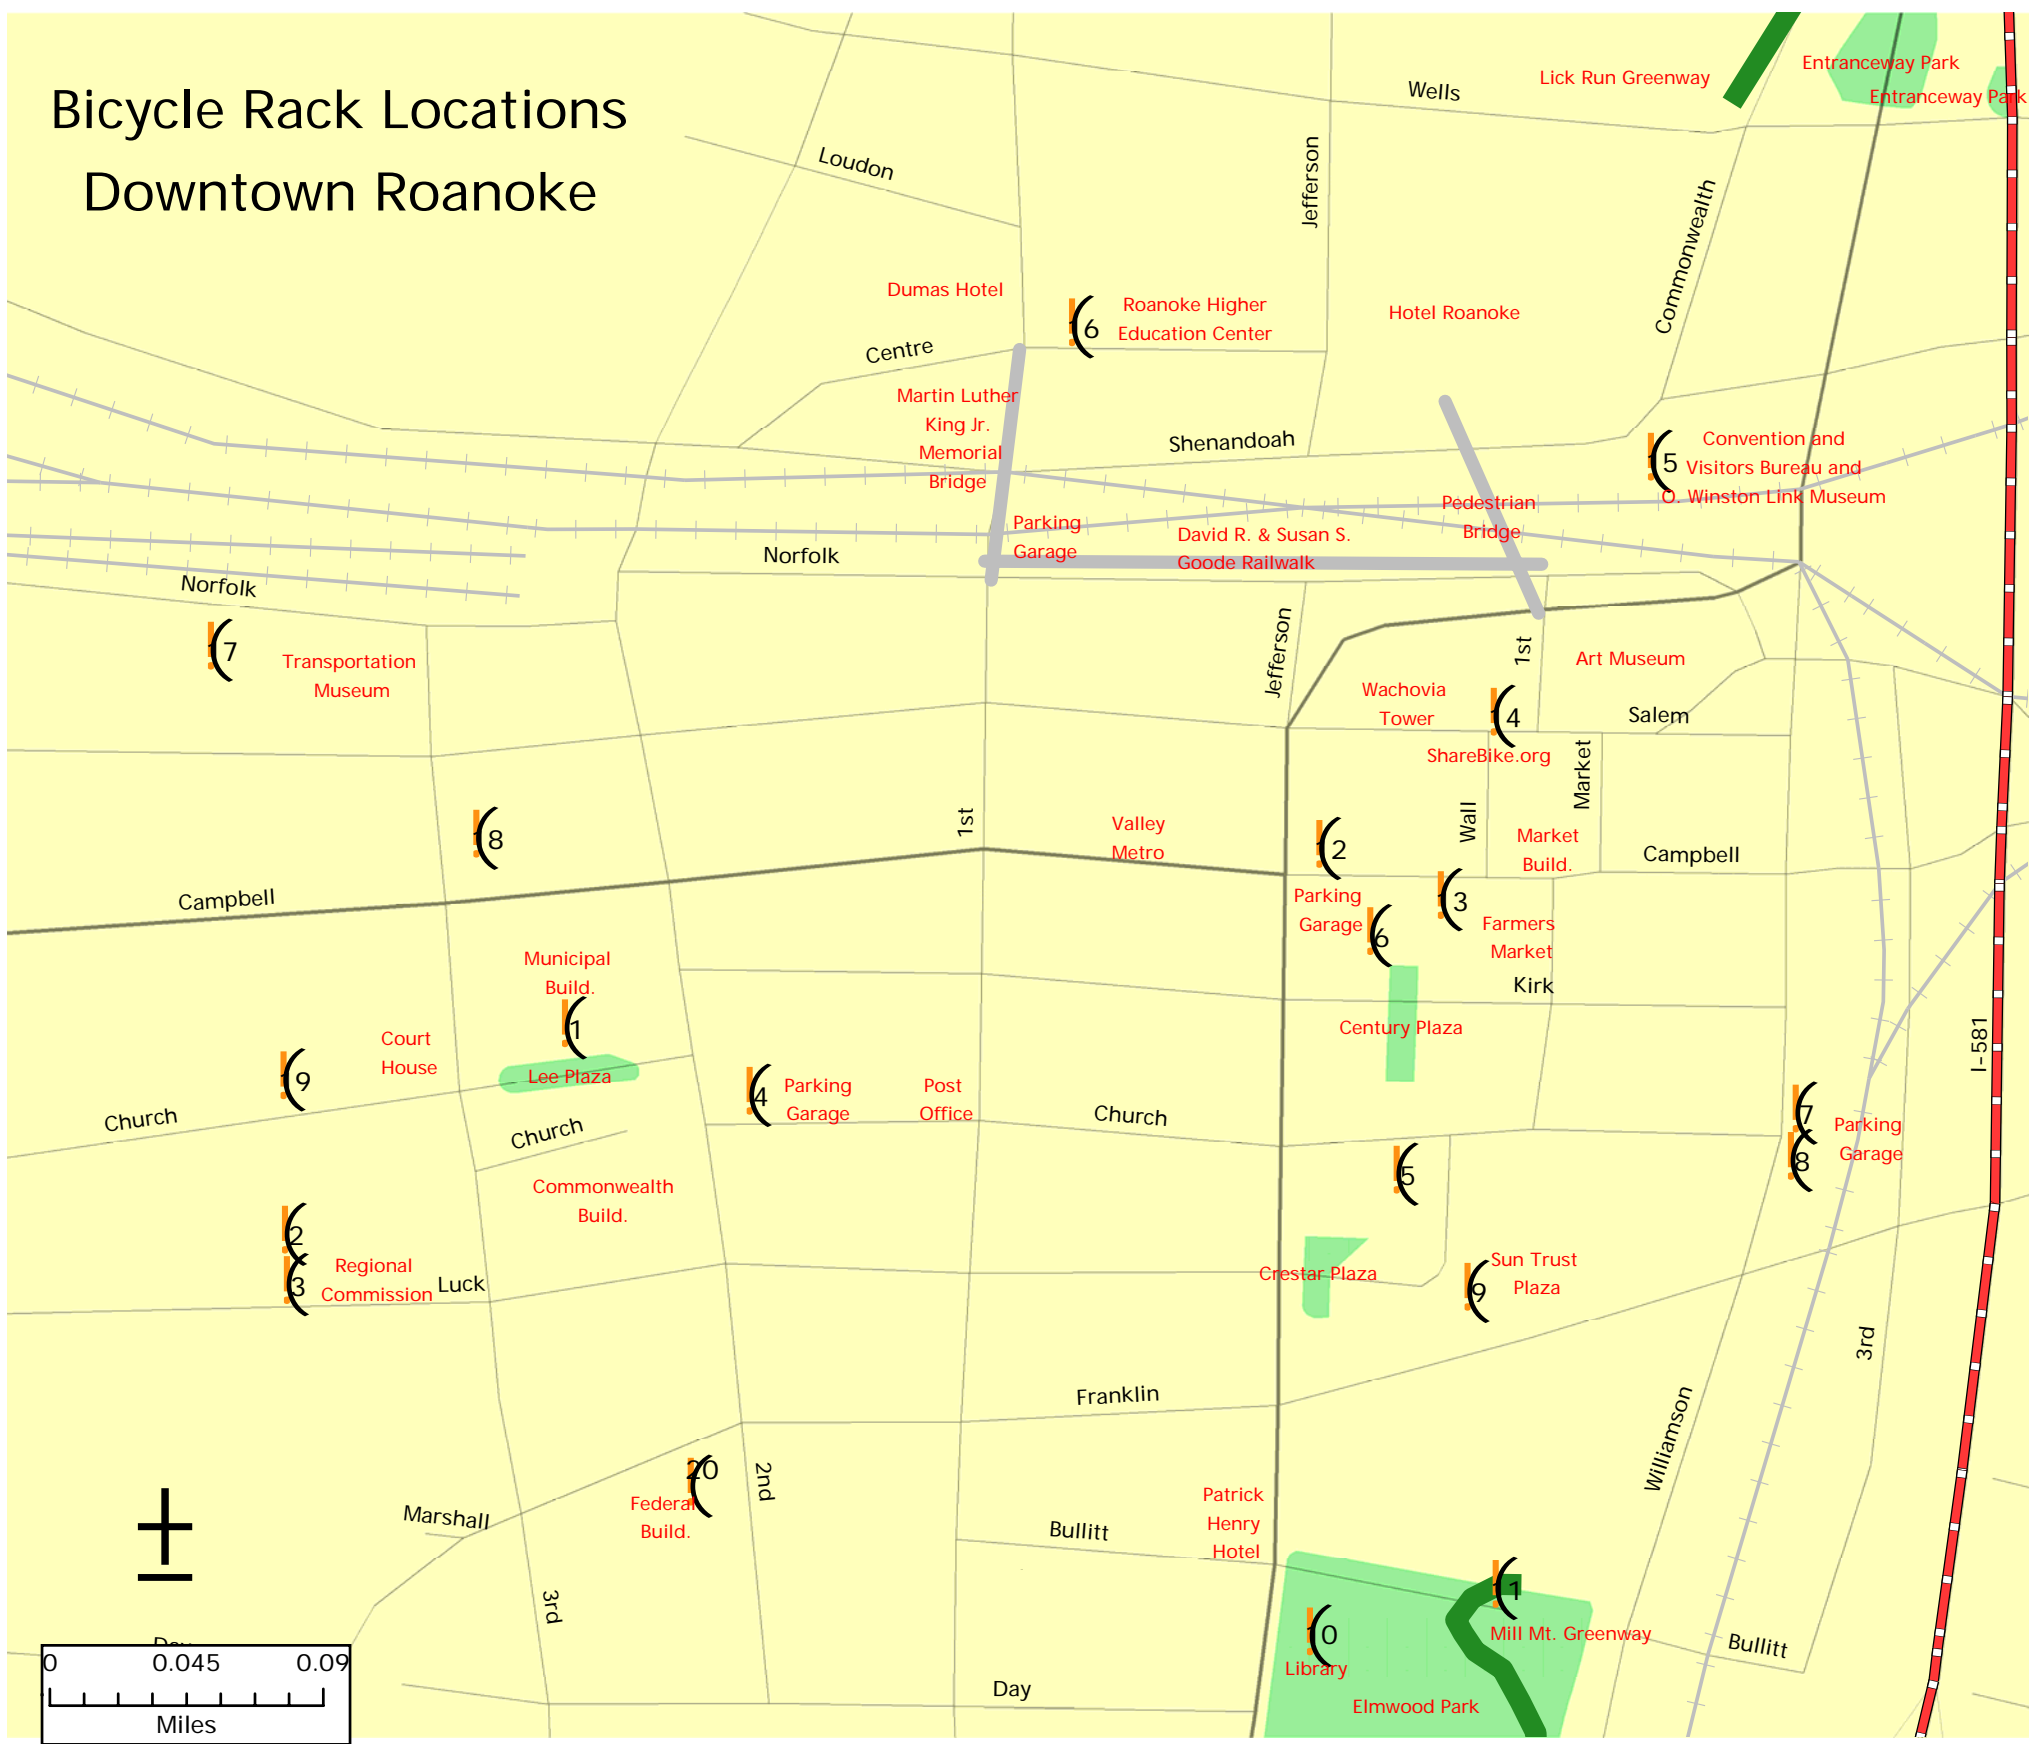

# Bicycle Rack Locations Downtown Roanoke

Map #	Location	Style	Covered
1	Municipal Building - Front entrance, top of stairs	grid	no
2	Regional Commission - Rear entrance	inverted U	yes
3	Regional Commission - Front entrance	inverted U	no
4	Parking Garage - Church St. and 2nd. St.	inverted U	yes
5	Parking Garage - Church St. and Market St. - Inside of garage	grid	yes
6	Parking Garage - Campbell Ave. - Inside of garage	inverted U	yes
7	Parking Garage - Williamson Rd. - Inside of garage	wave	yes
8	Parking Garage - Williamson Rd. - Outside of garage	wave	no
9	Sun Trust Plaza - Near Franklin Ave.	inverted U	no
10	Library - Main Branch - Jefferson Street - Front entrance	grid	no
11	Mill Mountain Greenway - Terminus of Bullit Ave. behind library	inverted U	no
12	Campbell Avenue - Corner of Jefferson and Campbell Ave.	wave	no
13	Campbell Avenue - Front of Science Museum	inverted U	no
14	Salem Avenue - Intersection of Wall St.	inverted U	no
15	Convention and Visitors Bureau - Front entrance	inverted U	no
16	Roanoke Higher Education Center - Front entrance	grid	no
17	Transportation Museum - Front entrance	inverted U	yes
18	Roanoke Times Parking Lot - Corner of Campbell Ave. and 3rd St.	grid	no
19	City of Roanoke Court House - Church Ave.	inverted U	no
20	Federal Building - Front entrance	grid	no